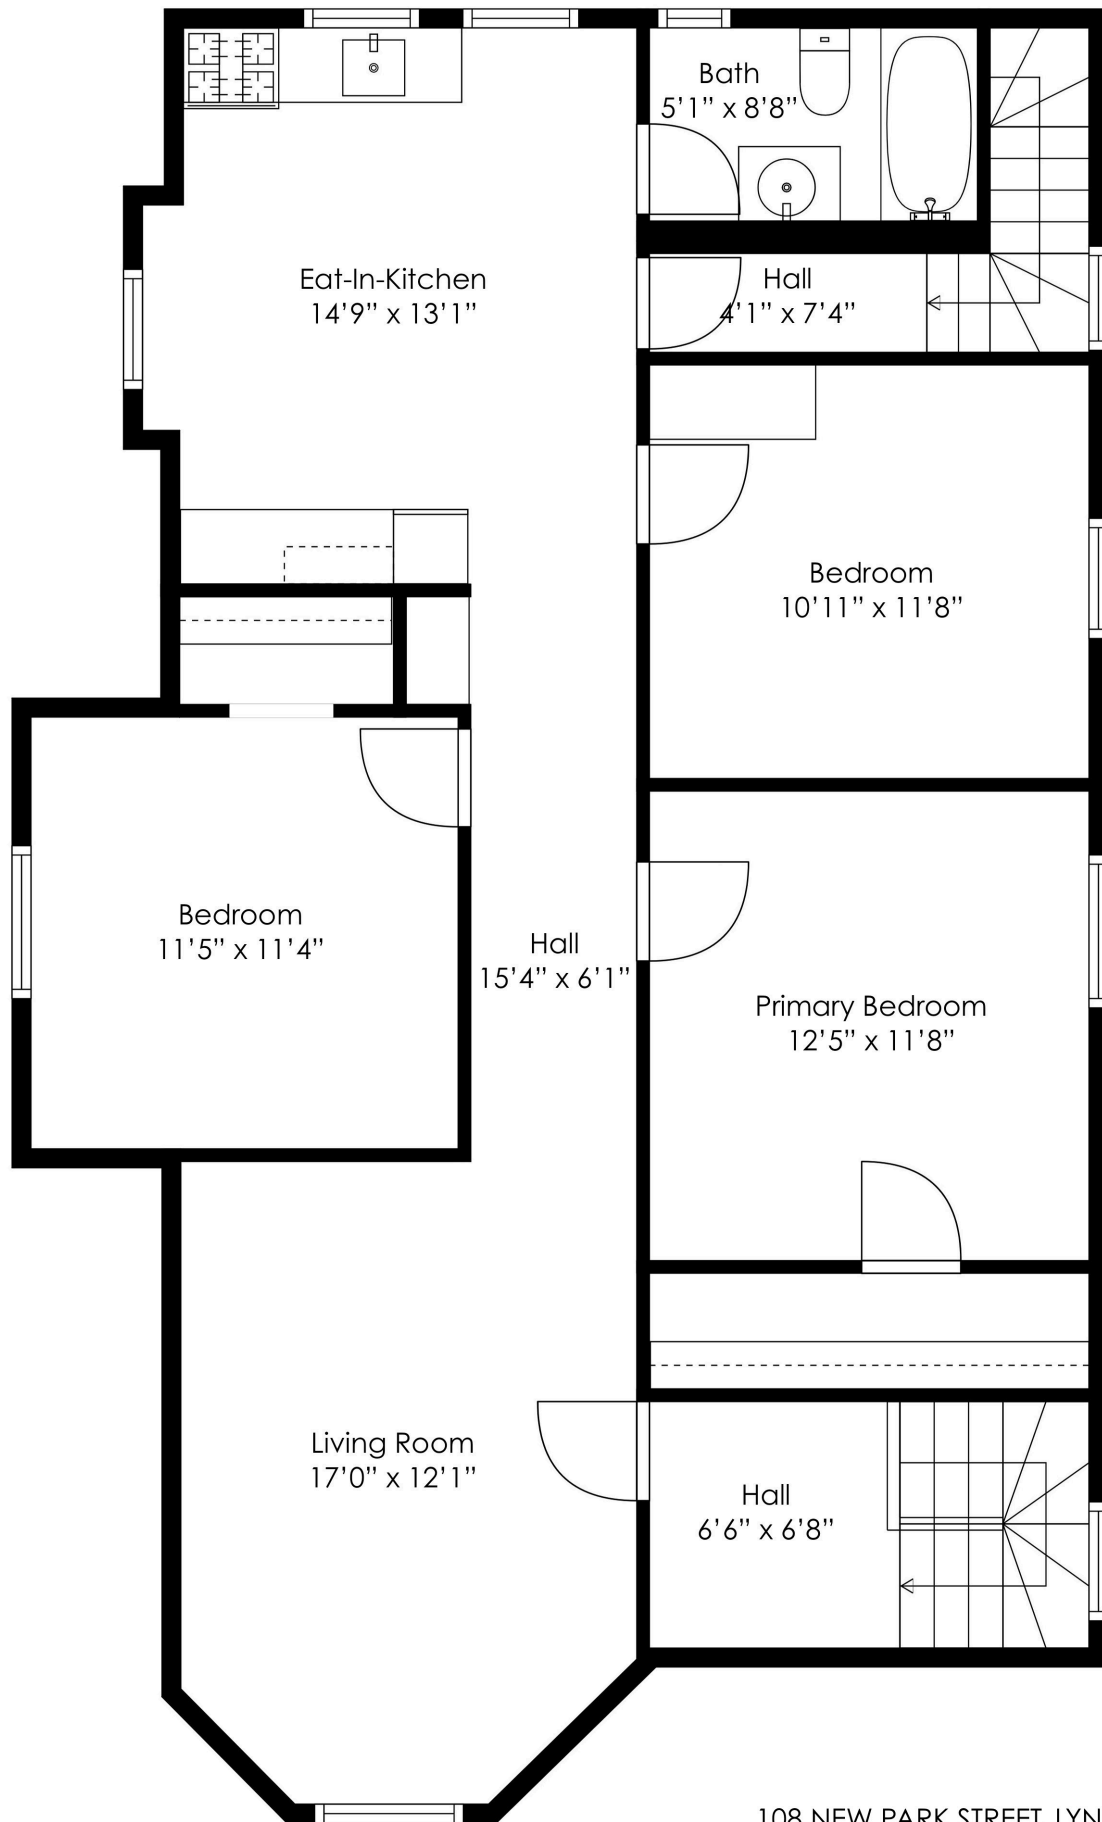

108 NEW PARK STREET, LYNN, MA 01905
 FLOOR PLAN - FIRST LEVEL | UNIT 1 GLA 1142 FT²

DISCLAIMER: FOR MARKETING AND INFORMATIONAL PURPOSES ONLY.
 ROOM DIMENSIONS AND LIVING AREA SQUARE FOOTAGE DEEMED RELIABLE BUT NOT GUARANTEED.

108 NEW PARK STREET, LYNN, MA 01905
 FLOOR PLAN - SECOND LEVEL | UNIT 2 GLA 1126 FT2

DISCLAIMER: FOR MARKETING AND INFORMATIONAL PURPOSES ONLY.
 ROOM DIMENSIONS AND LIVING AREA SQUARE FOOTAGE DEEMED RELIABLE BUT NOT GUARANTEED.

108 NEW PARK STREET, LYNN, MA 01905
 FLOOR PLAN - THIRD LEVEL | UNIT 3 GLA 1021 FT2

DISCLAIMER: FOR MARKETING AND INFORMATIONAL PURPOSES ONLY.
 ROOM DIMENSIONS AND LIVING AREA SQUARE FOOTAGE DEEMED RELIABLE BUT NOT GUARANTEED.