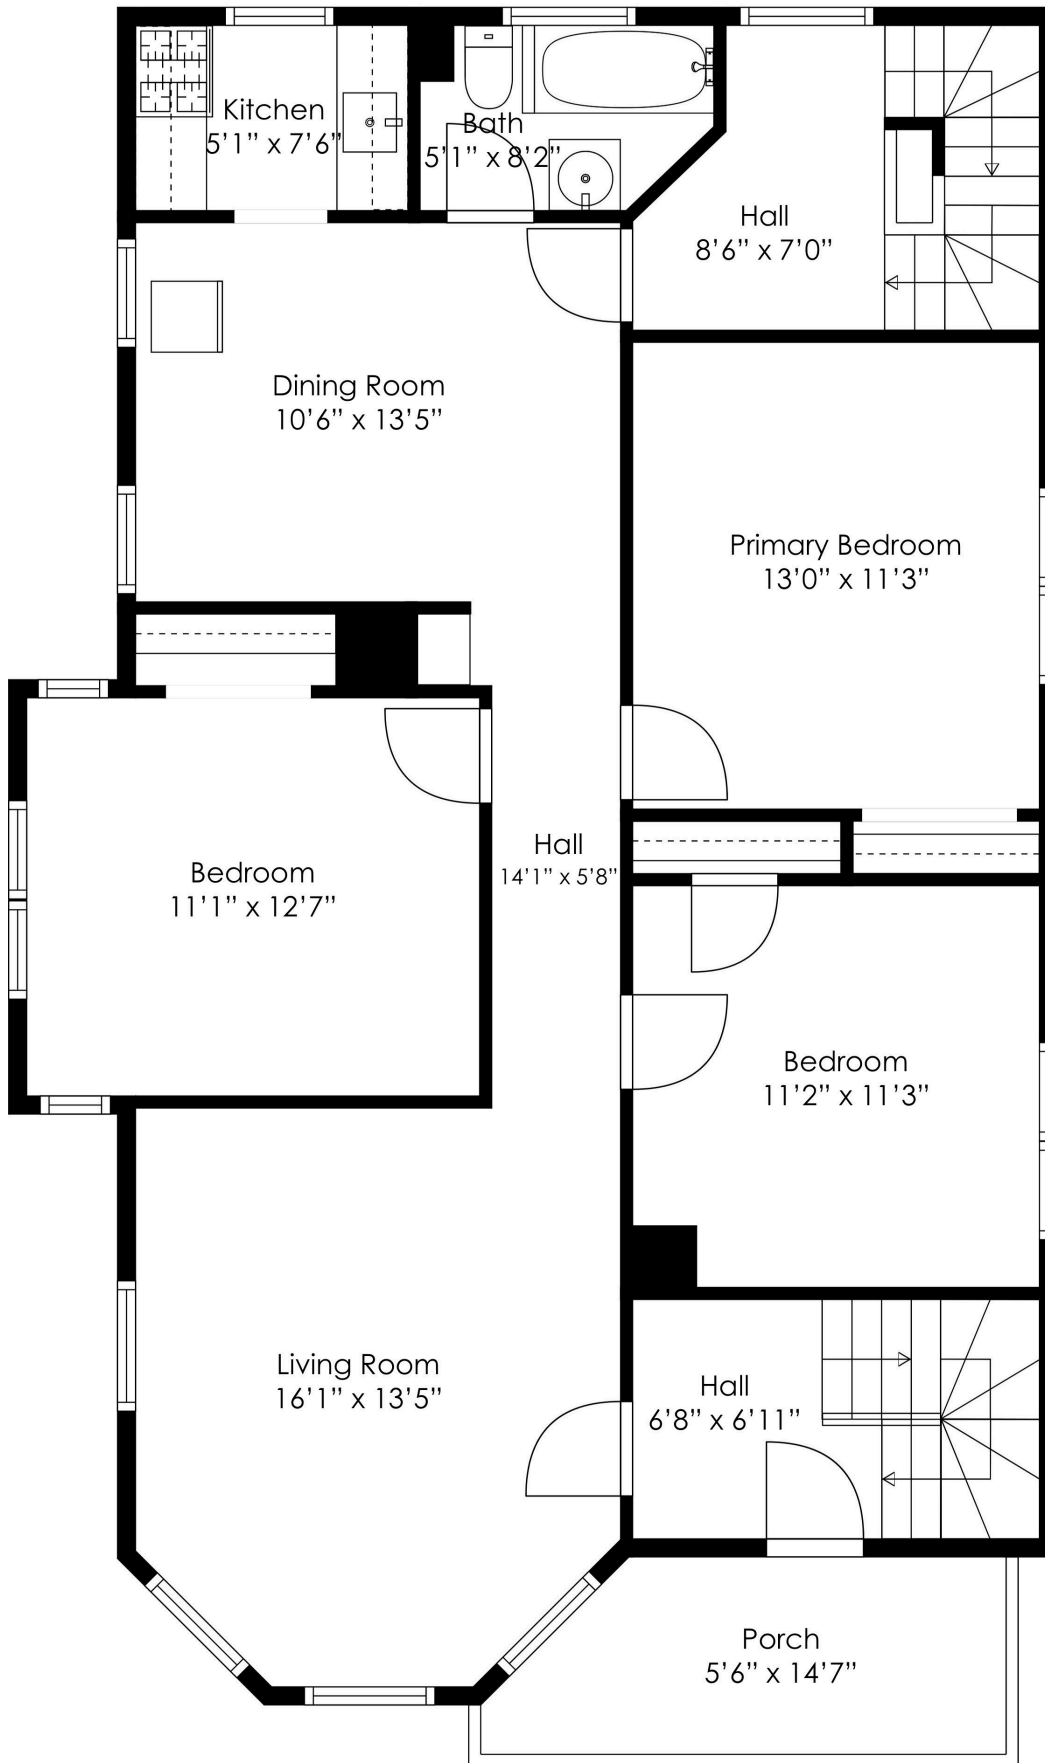

108 NEW PARK STREET, LYNN, MA 01905
 FLOOR PLAN - FIRST LEVEL | UNIT 1 GLA 1142 FT²

DISCLAIMER: FOR MARKETING AND INFORMATIONAL PURPOSES ONLY.
 ROOM DIMENSIONS AND LIVING AREA SQUARE FOOTAGE DEEMED RELIABLE BUT NOT GUARANTEED.

108 NEW PARK STREET, LYNN, MA 01905
 FLOOR PLAN - SECOND LEVEL | UNIT 2 GLA 1126 FT2

DISCLAIMER: FOR MARKETING AND INFORMATIONAL PURPOSES ONLY.
 ROOM DIMENSIONS AND LIVING AREA SQUARE FOOTAGE DEEMED RELIABLE BUT NOT GUARANTEED.

108 NEW PARK STREET, LYNN, MA 01905
 FLOOR PLAN - THIRD LEVEL | UNIT 3 GLA 1021 FT2

DISCLAIMER: FOR MARKETING AND INFORMATIONAL PURPOSES ONLY.
 ROOM DIMENSIONS AND LIVING AREA SQUARE FOOTAGE DEEMED RELIABLE BUT NOT GUARANTEED.